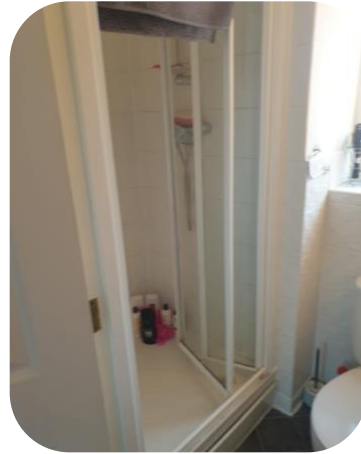

New shower room
door & rubber installed

Lancaster Ave, Mitcham,
Greater London