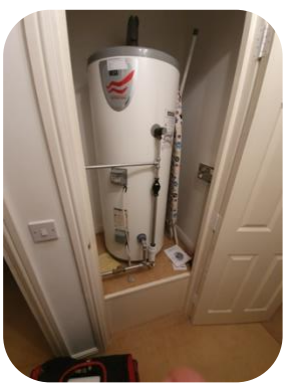

Old water filter

New water filter installed

Flaxley Close, Lincoln,  
Lincolnshire

---

New vented MEGAFLO  
cylinder installed

Fraser House, Clapham,  
London

---

New trap installed under  
bathtub