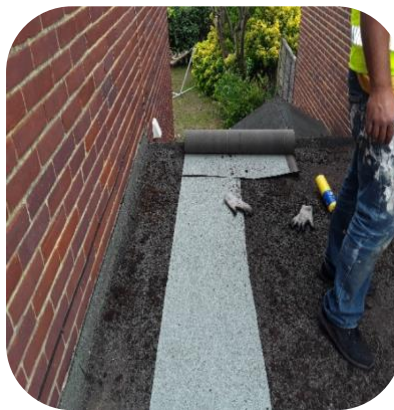

New bath plug removed from sealed

New outside stop valve

New bath plug

Calwell Drive, Maidenhead

Crack on roof before repair work

During roof work

Repaired roof & reapplied roof tar

Plumbing