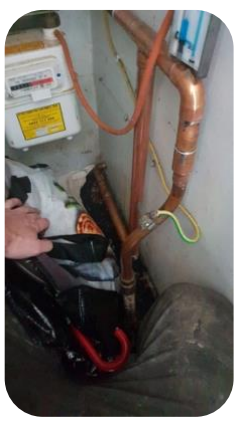

# SERVING LETTING AGENCIES NATIONWIDE

Dale Lodge, Shepherds Hill, Highgate

---

Painted living room after repairs to walls

---

Turpin Close, Gainsborough, Lincolnshire

Upgrade gas meter outlet pipework from 15mm to 22mm