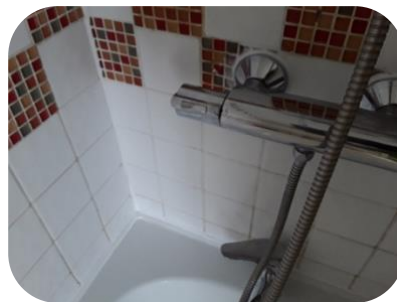

Kingfisher Drive, Maidenhead, Windsor

---

Testing boiler PCB

---

Longfellow Road, Worcester Park, London

---

Installed new bath,  
tiling and sealed

New shower mixer tap